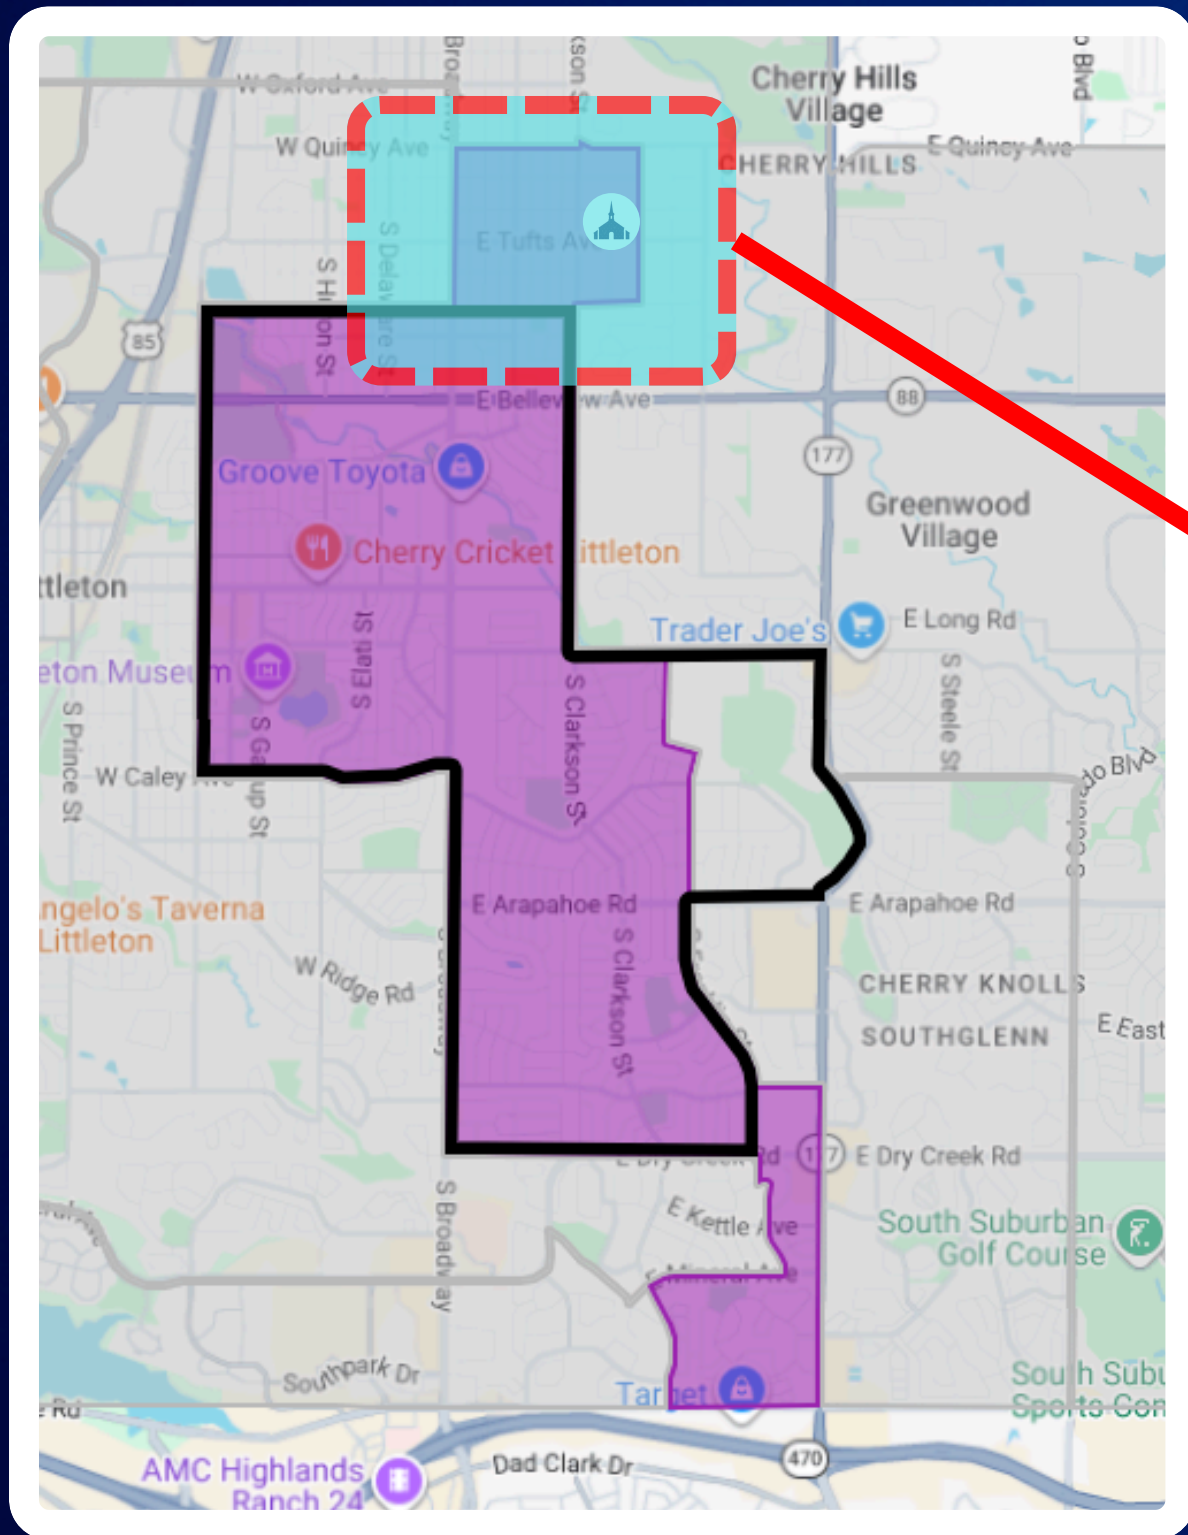

CORNERSTONE PARK WARD Change #1