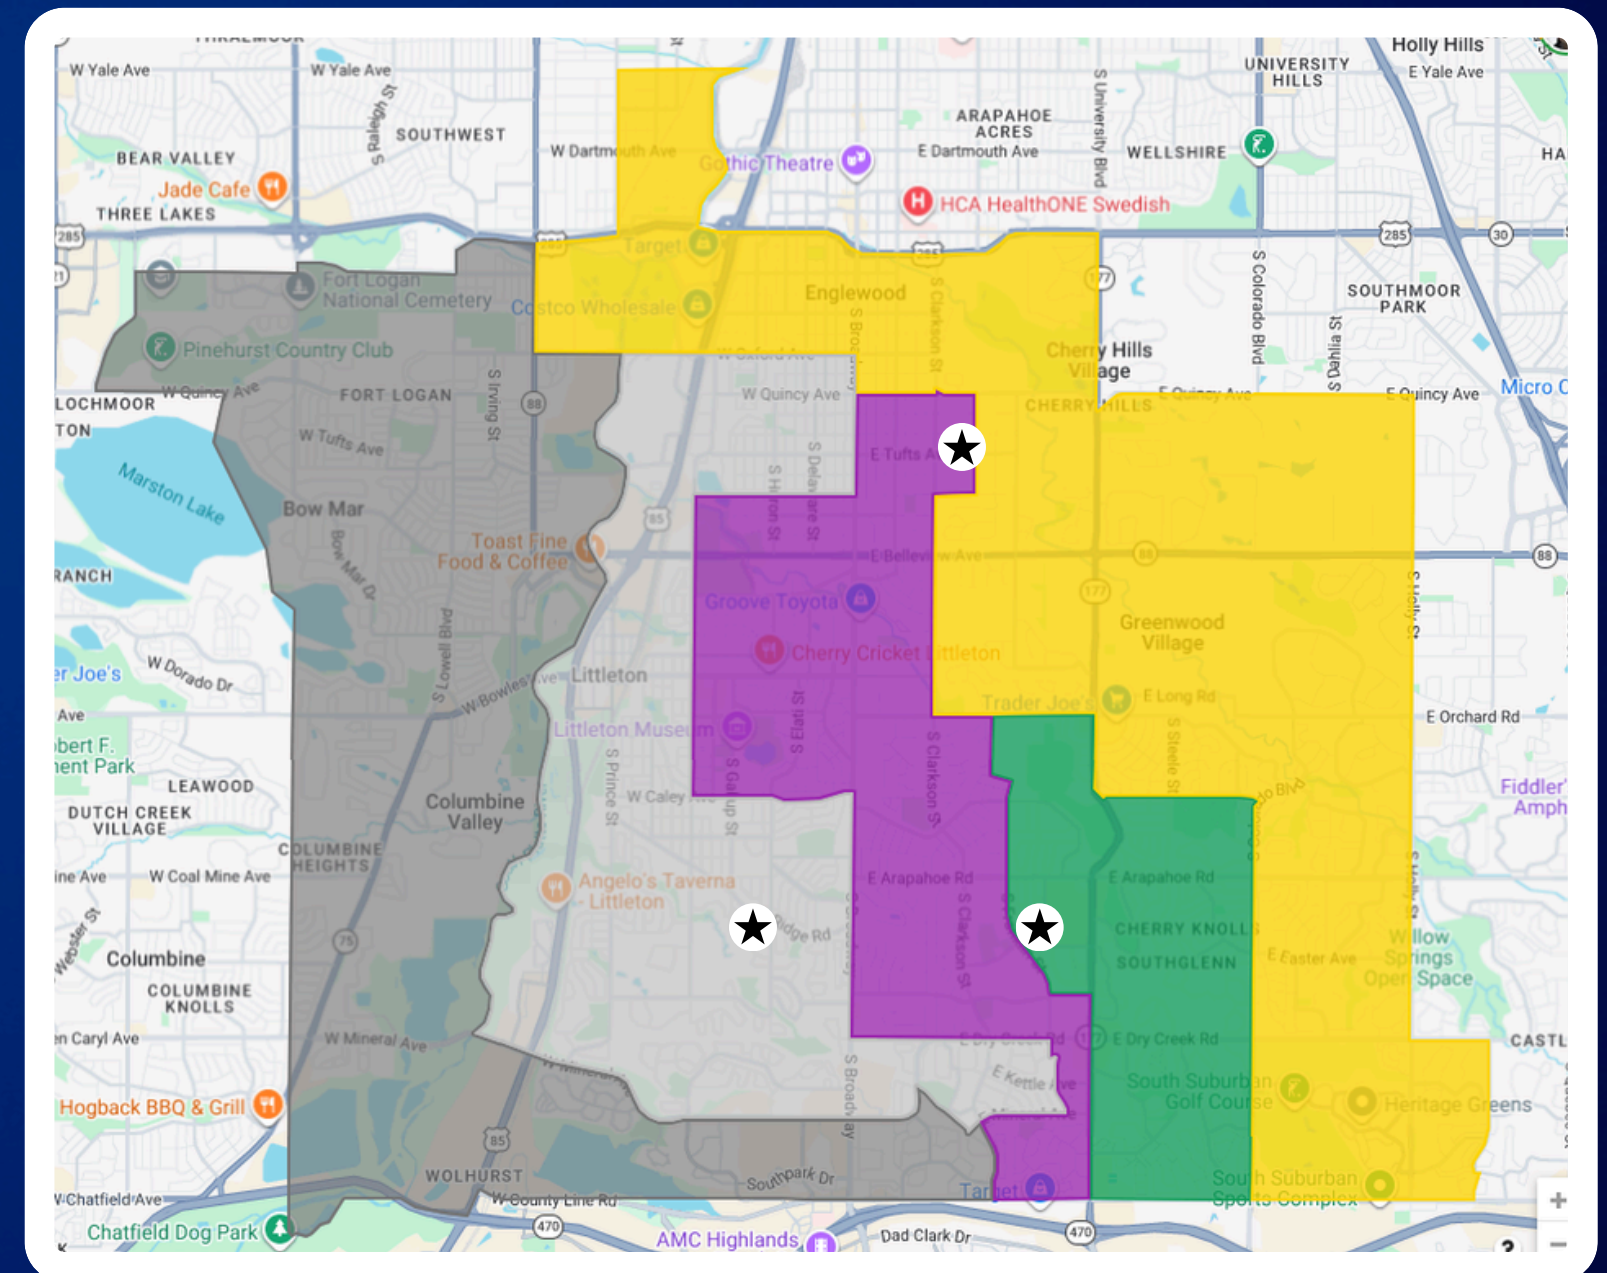

LITTLETON COLORADO STAKE

Boundary Changes

LITTLETON COLORADO STAKE

Current

New

CORNERSTONE PARK WARD

New Boundary

Old Boundary

Bishop Roger Mortensen

CORNERSTONE PARK WARD

New Boundary

Old Boundary

OUTER BOUNDARIES

North

E. Quincy Ave.

East

S. University Ave.

South

E. County Line Rd.

West

S. Windermere St.

MEETING DETAILS

Tufts

9:00 AM - Sacramento Meeting

New Boundary

Old Boundary

OUTER BOUNDARIES

North

W. Yale Blvd.

East

S. Monaco St.

South