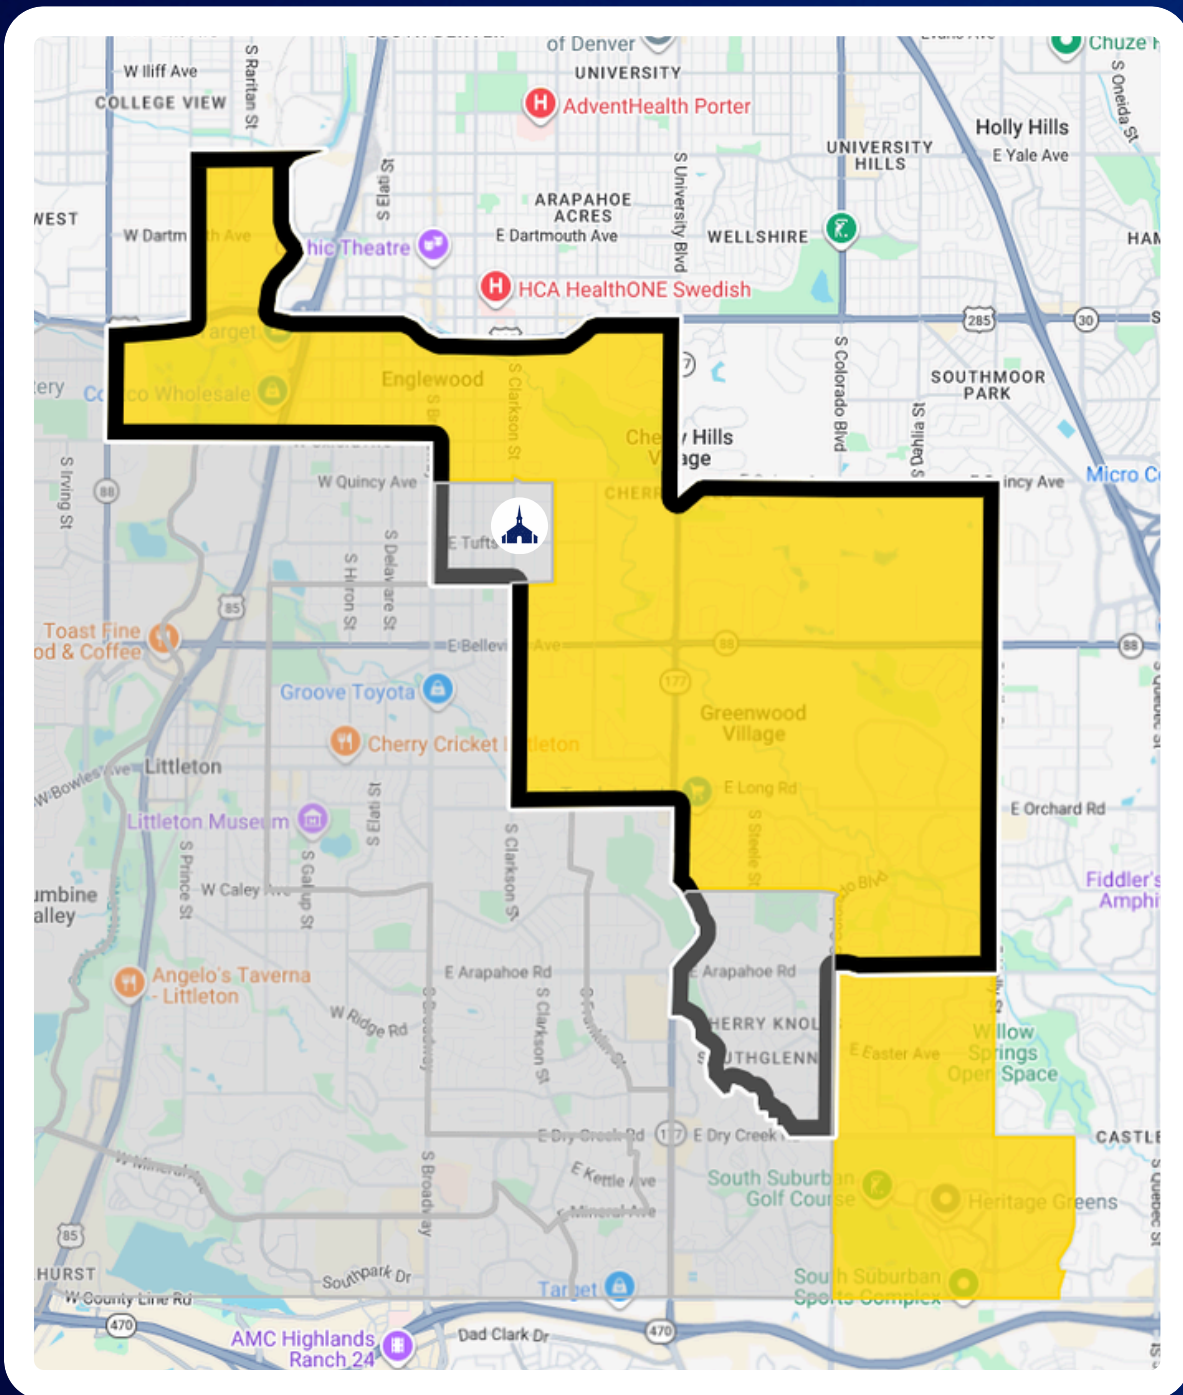

New Boundary

Old Boundary

OUTER BOUNDARIES

North

W. Yale Blvd.

East

S. Monaco St.

South

E. County Line Rd.

West

S. Federal Blvd.

MEETING DETAILS

Easter

9:00 AM - Sacramento Meeting

10:10 AM - 2nd Hour

ORCHARD WARD Change #1

ORCHARD WARD Change #2

CENTENNIAL WARD

New Boundary

Old Boundary

Bishop **Aaron Hunt**

CENTENNIAL WARD

New Boundary

Old Boundary

OUTER BOUNDARIES

North

E. Orchard Rd.

East

S. Colorado Blvd.

South

E. County Line Rd.

West