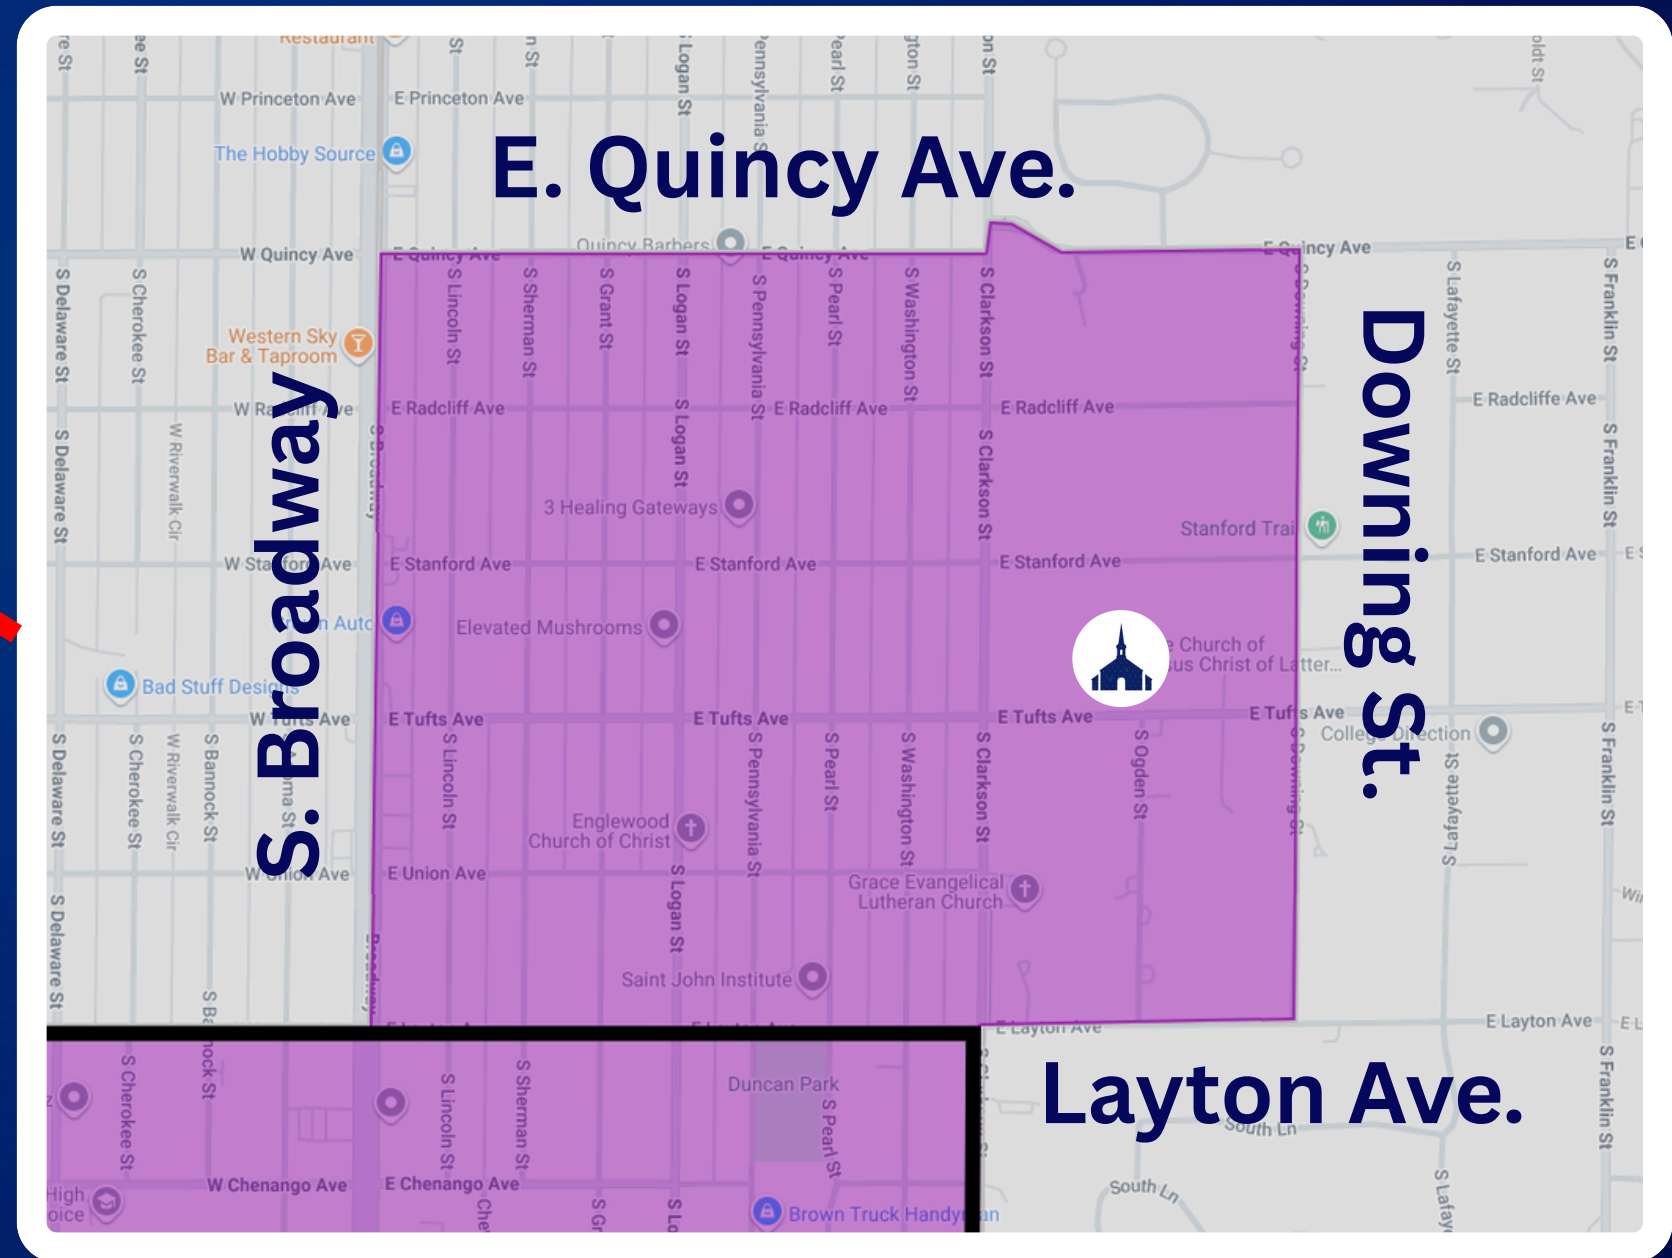

CORNERSTONE PARK WARD Change #1