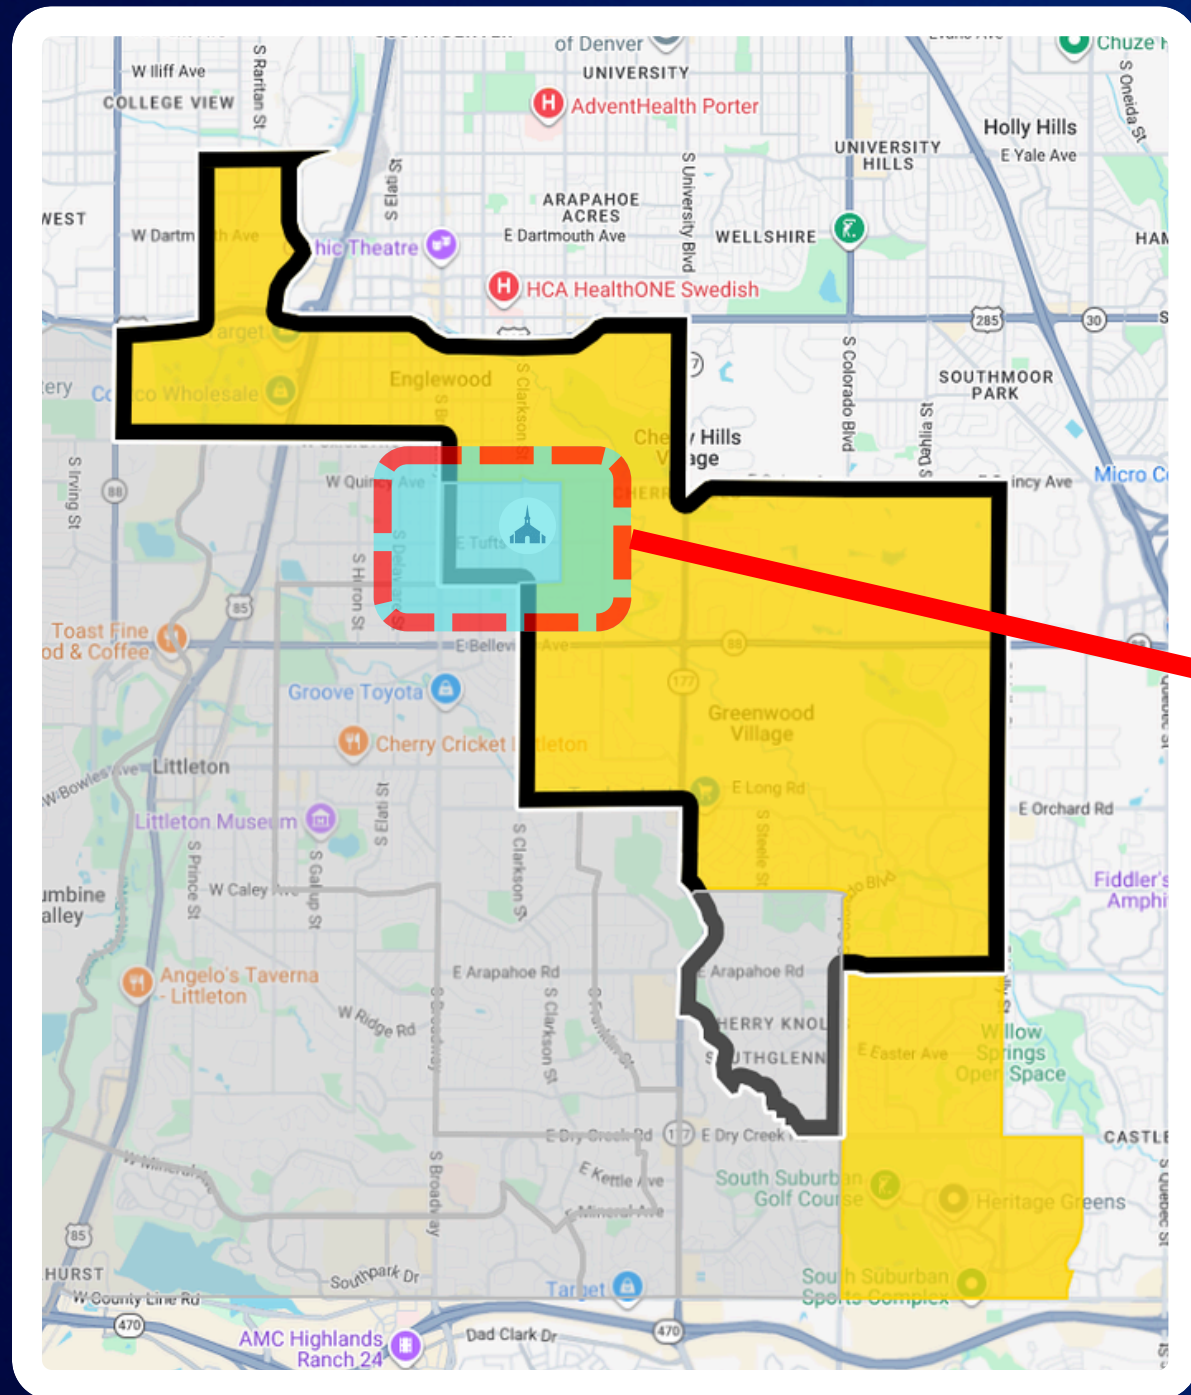

New Boundary

Old Boundary

OUTER BOUNDARIES

North

W. Yale Blvd.

East

S. Monaco St.

South

E. County Line Rd.

West

S. Federal Blvd.

MEETING DETAILS

Easter

9:00 AM - Sacramento Meeting

10:10 AM - 2nd Hour

ORCHARD WARD Change #1

ORCHARD WARD Change #2

CENTENNIAL WARD

New Boundary

Old Boundary

Bishop **Aaron Hunt**

CENTENNIAL WARD

New Boundary

Old Boundary

OUTER BOUNDARIES

North

E. Orchard Rd.

East

S. Colorado Blvd.

South

E. County Line Rd.

West