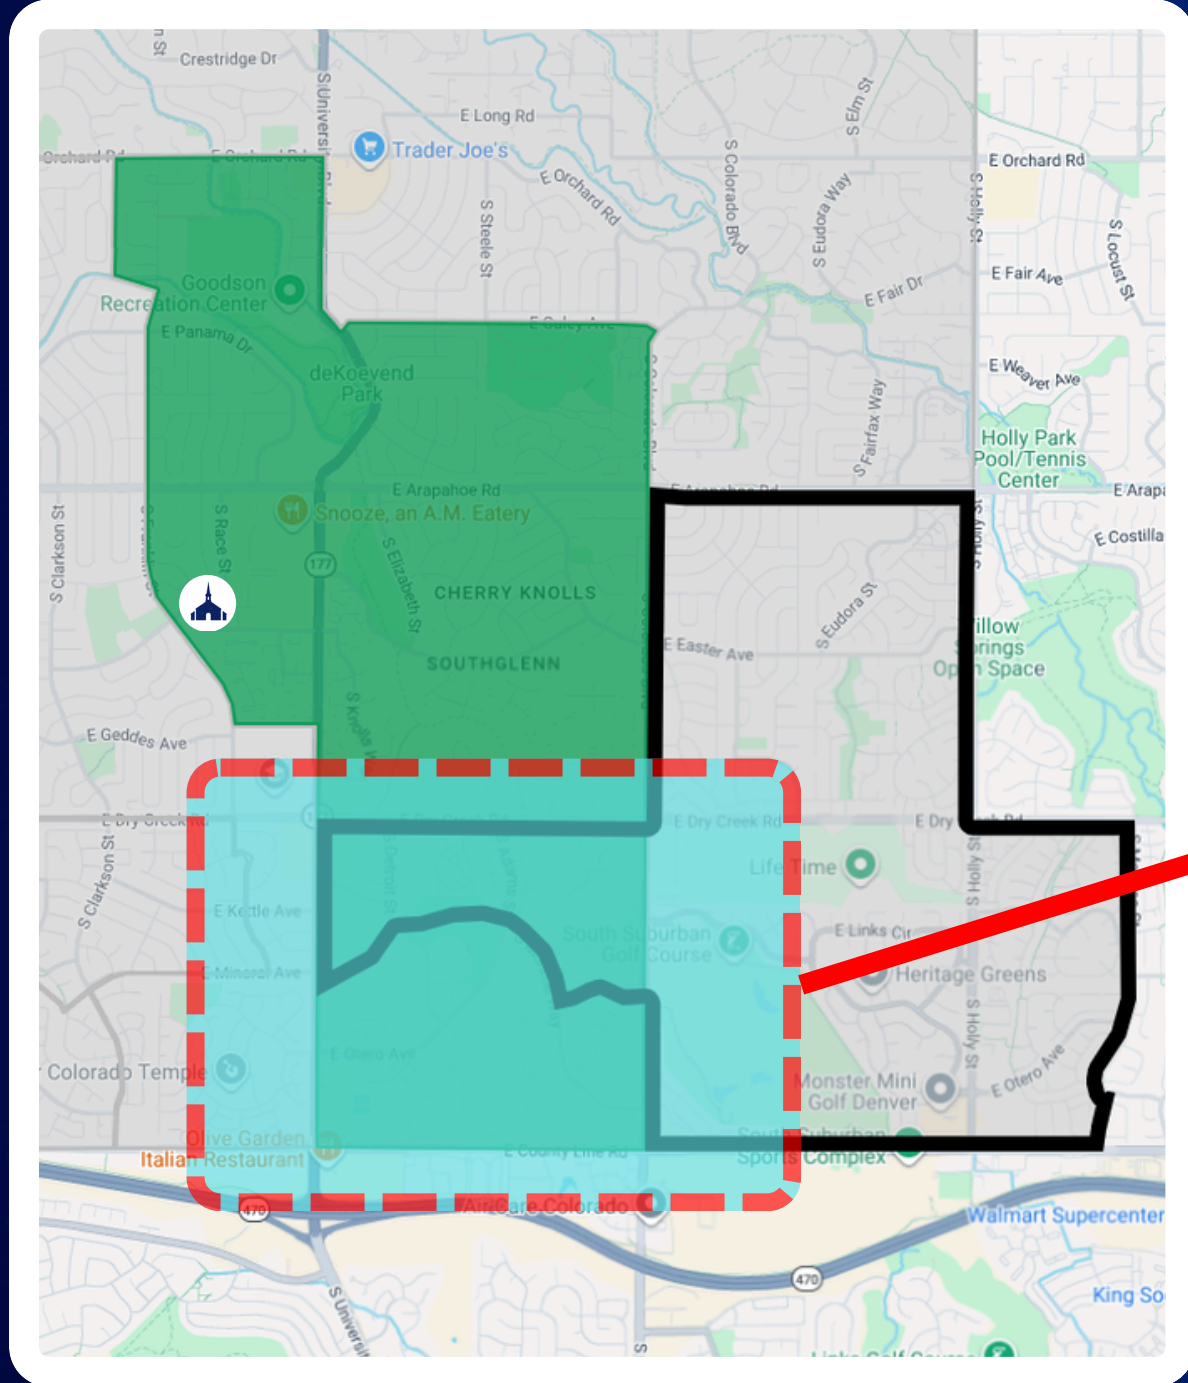

New Boundary

Old Boundary

OUTER BOUNDARIES

North

W. Yale Blvd.

East

S. Monaco St.

South

OUTER BOUNDARIES

North

E. Orchard Rd.

East

S. Colorado Blvd.

South

E. County Line Rd.

West

S. Franklin St.

MEETING DETAILS

Easter

10:30 AM - Sacrament Meeting

11:40 AM - 2nd Hour

CENTENNIAL WARD Change #1

CENTENNIAL WARD Change #2

LITTLETON COLORADO STAKE