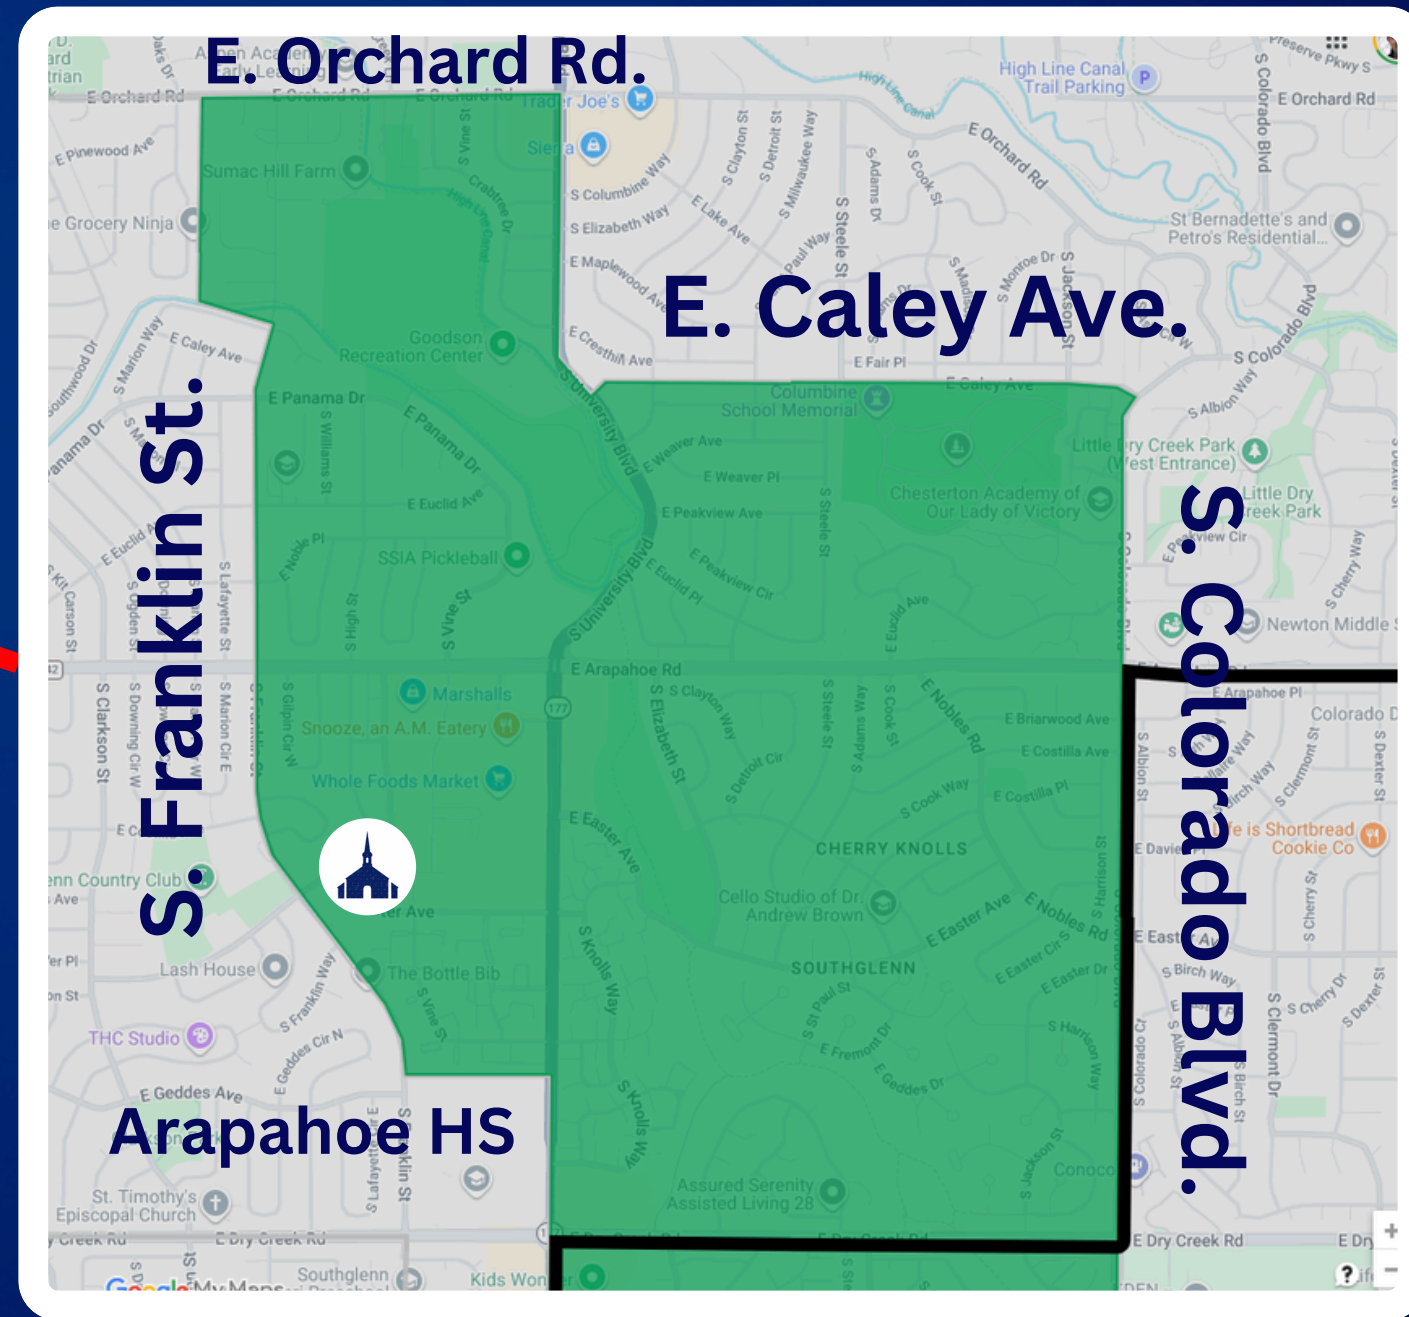

New Boundary

Old Boundary

OUTER BOUNDARIES

North

W. Yale Blvd.

East

S. Monaco St.

South

ORCHARD WARD Change #2

CENTENNIAL WARD

New Boundary

Old Boundary

Bishop **Aaron Hunt**

CENTENNIAL WARD

New Boundary

Old Boundary

OUTER BOUNDARIES

North

E. Orchard Rd.

East

S. Colorado Blvd.

South

E. County Line Rd.

West

S. Franklin St.

MEETING DETAILS

Easter

10:30 AM - Sacrament Meeting

11:40 AM - 2nd Hour

CENTENNIAL WARD Change #1

CENTENNIAL WARD Change #2

LITTLETON COLORADO STAKE