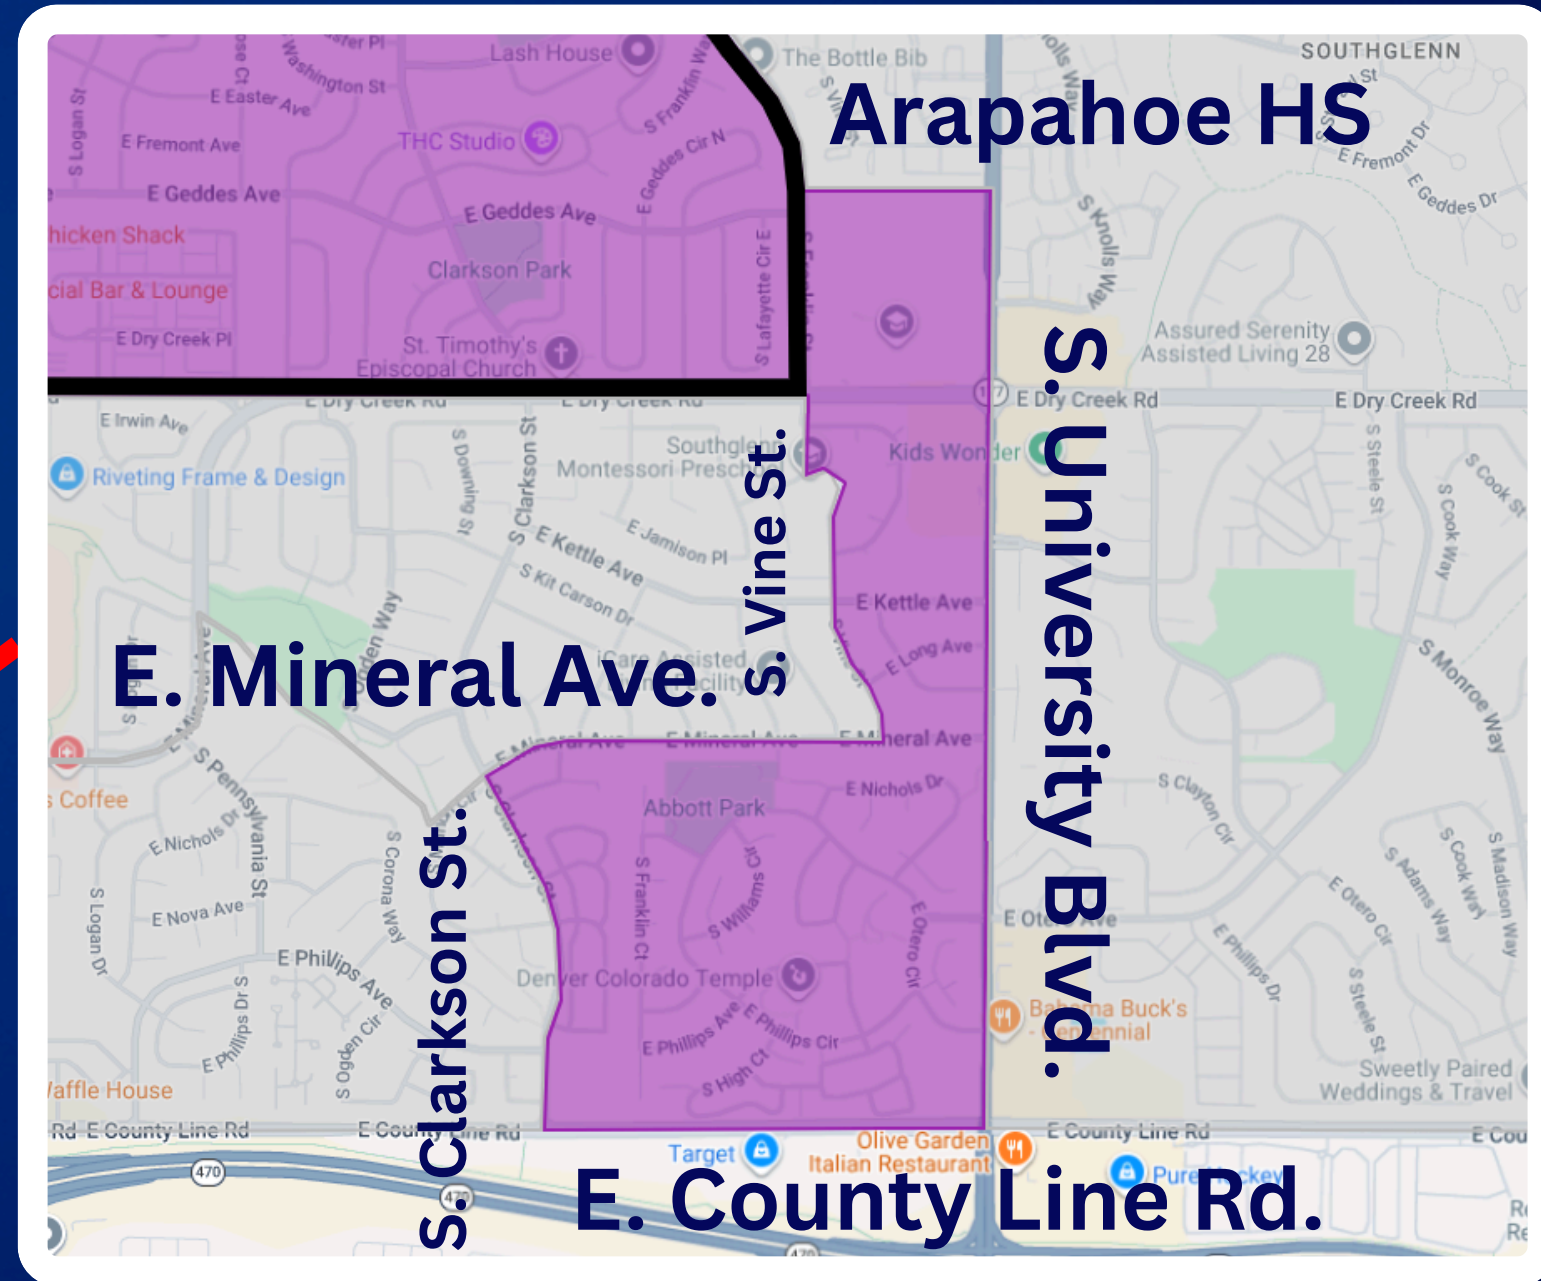

CORNERSTONE PARK WARD Change #3