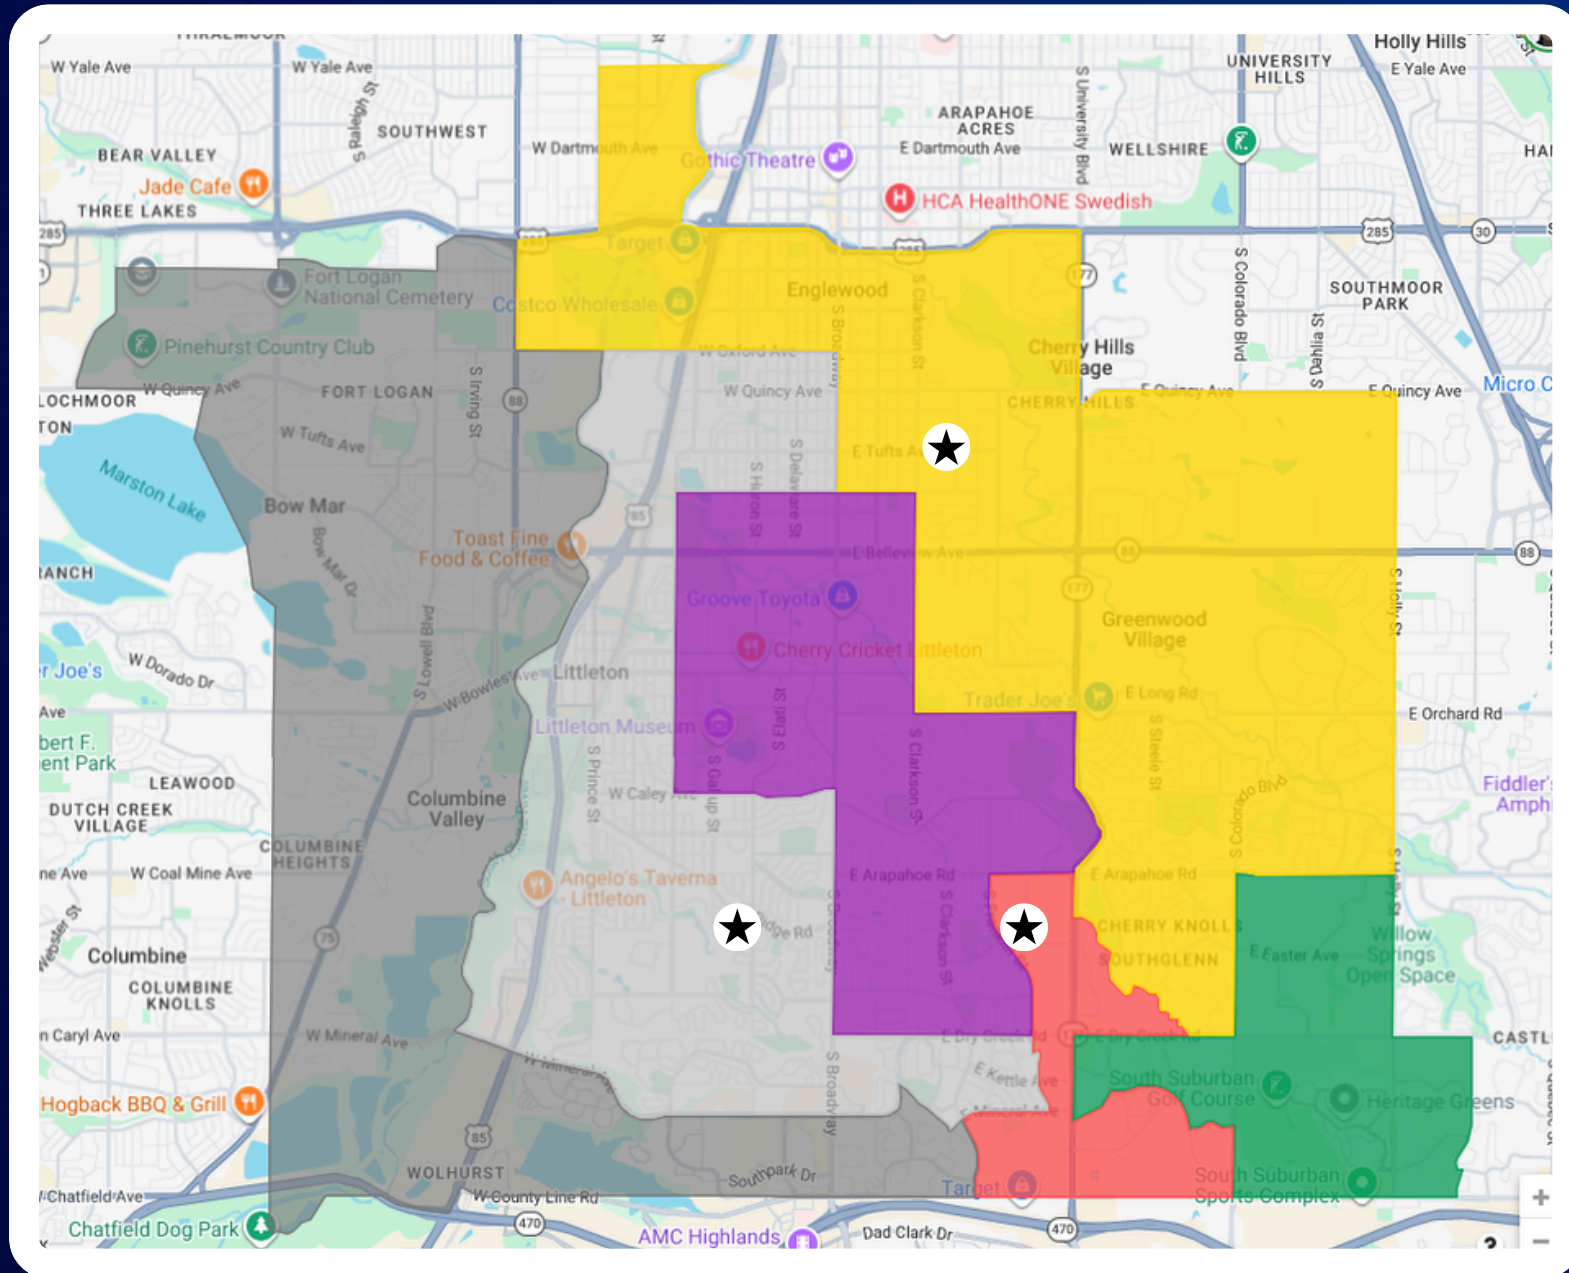

LITTLETON COLORADO STAKE

Boundary Changes

LITTLETON COLORADO STAKE

Current

New

CORNERSTONE PARK WARD

New Boundary

Old Boundary

Bishop Roger Mortensen

CORNERSTONE PARK WARD

New Boundary

Old Boundary

OUTER BOUNDARIES

North

E. Quincy Ave.

East

S. University Ave.

South

E. County Line Rd.

West

S. Windermere St.

MEETING DETAILS

Tufts

9:00 AM - Sacramento Meeting

New Boundary

Old Boundary

OUTER BOUNDARIES

North

W. Yale Blvd.

East

S. Monaco St.

South