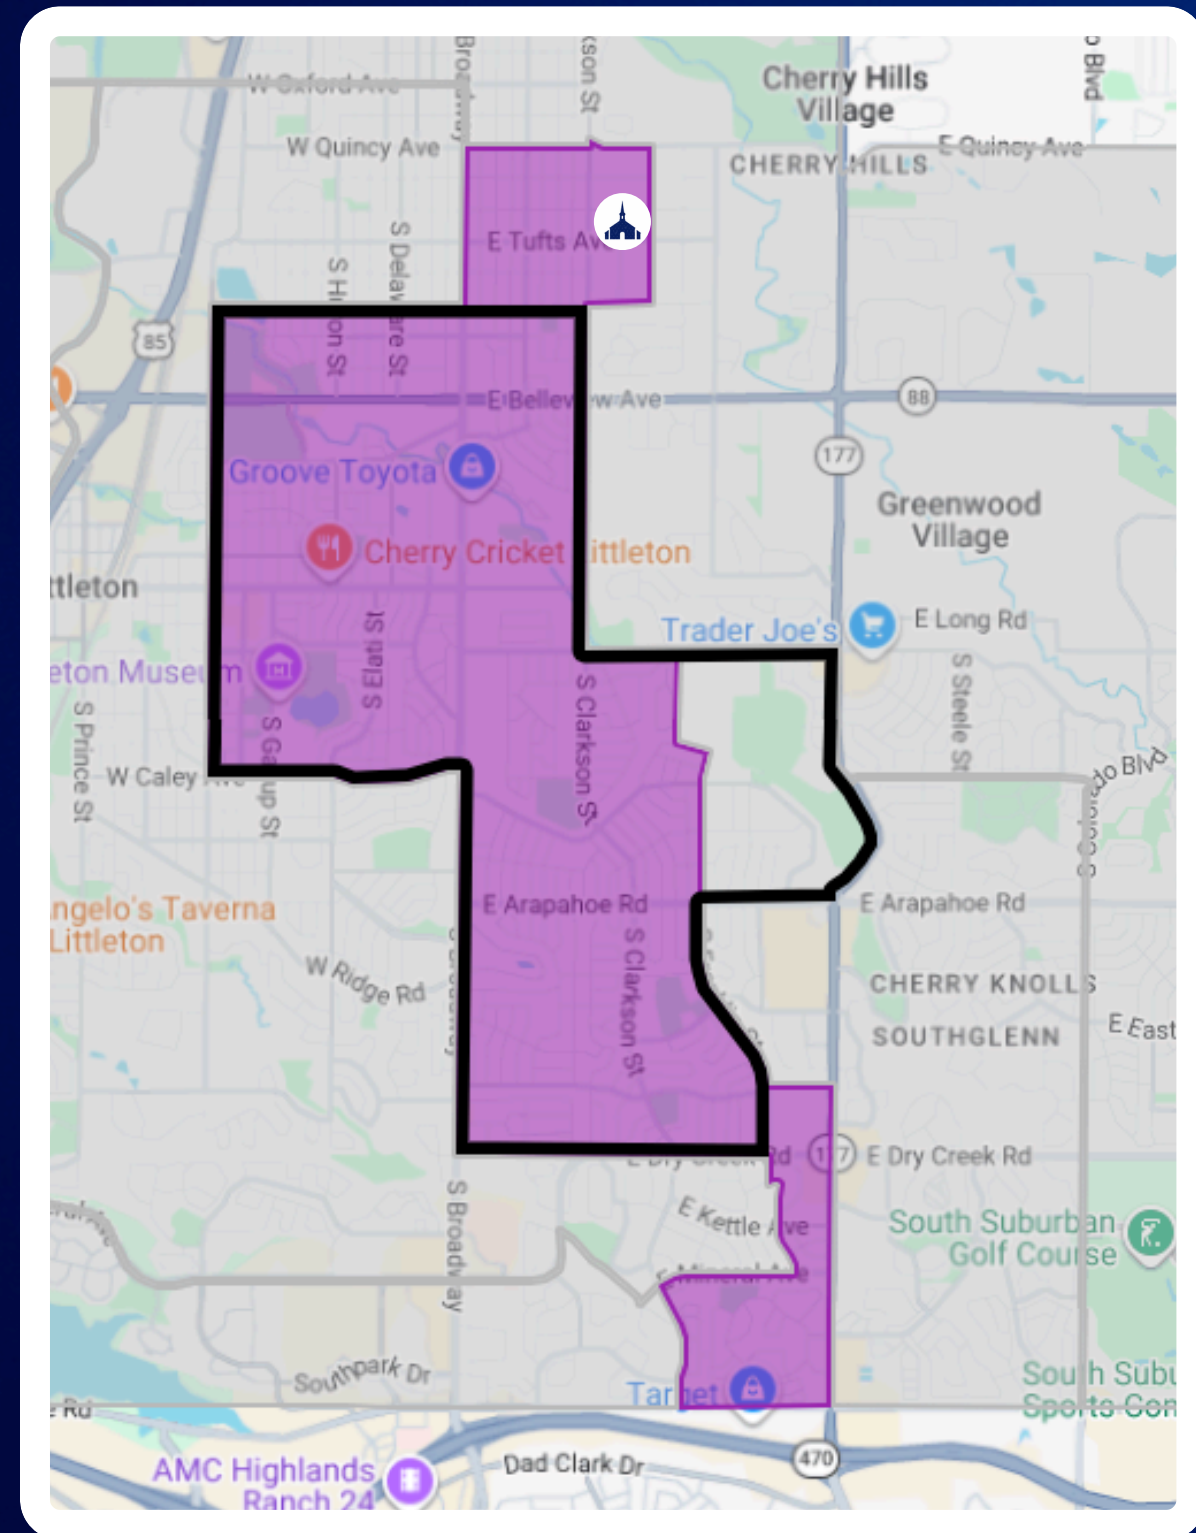

CORNERSTONE PARK WARD

New Boundary

Old Boundary

OUTER BOUNDARIES

North

E. Quincy Ave.

East

S. University Ave.

South

E. County Line Rd.

West

S. Windermere St.

MEETING DETAILS

Tufts

9:00 AM - Sacramento Meeting

10:10 AM - 2nd Hour