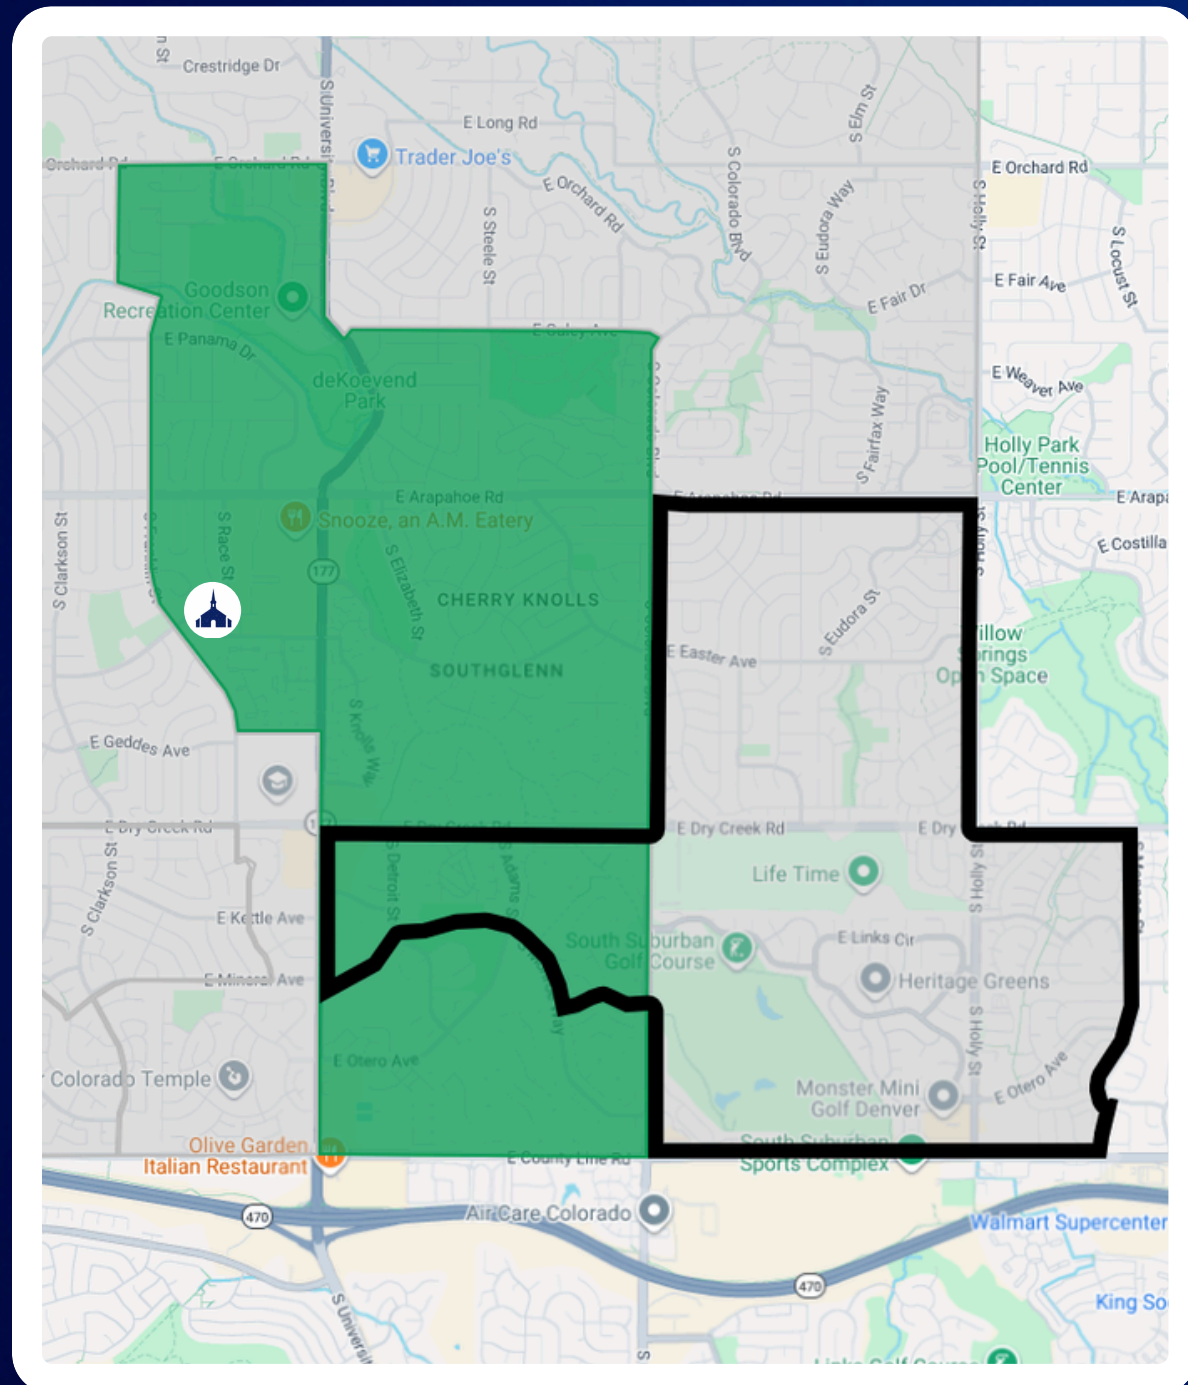

CENTENNIAL WARD

New Boundary

Old Boundary

OUTER BOUNDARIES

North

E. Orchard Rd.

East

S. Colorado Blvd.

South

E. County Line Rd.

West

S. Franklin St.

MEETING DETAILS

Easter

10:30 AM - Sacrament Meeting

11:40 AM - 2nd Hour