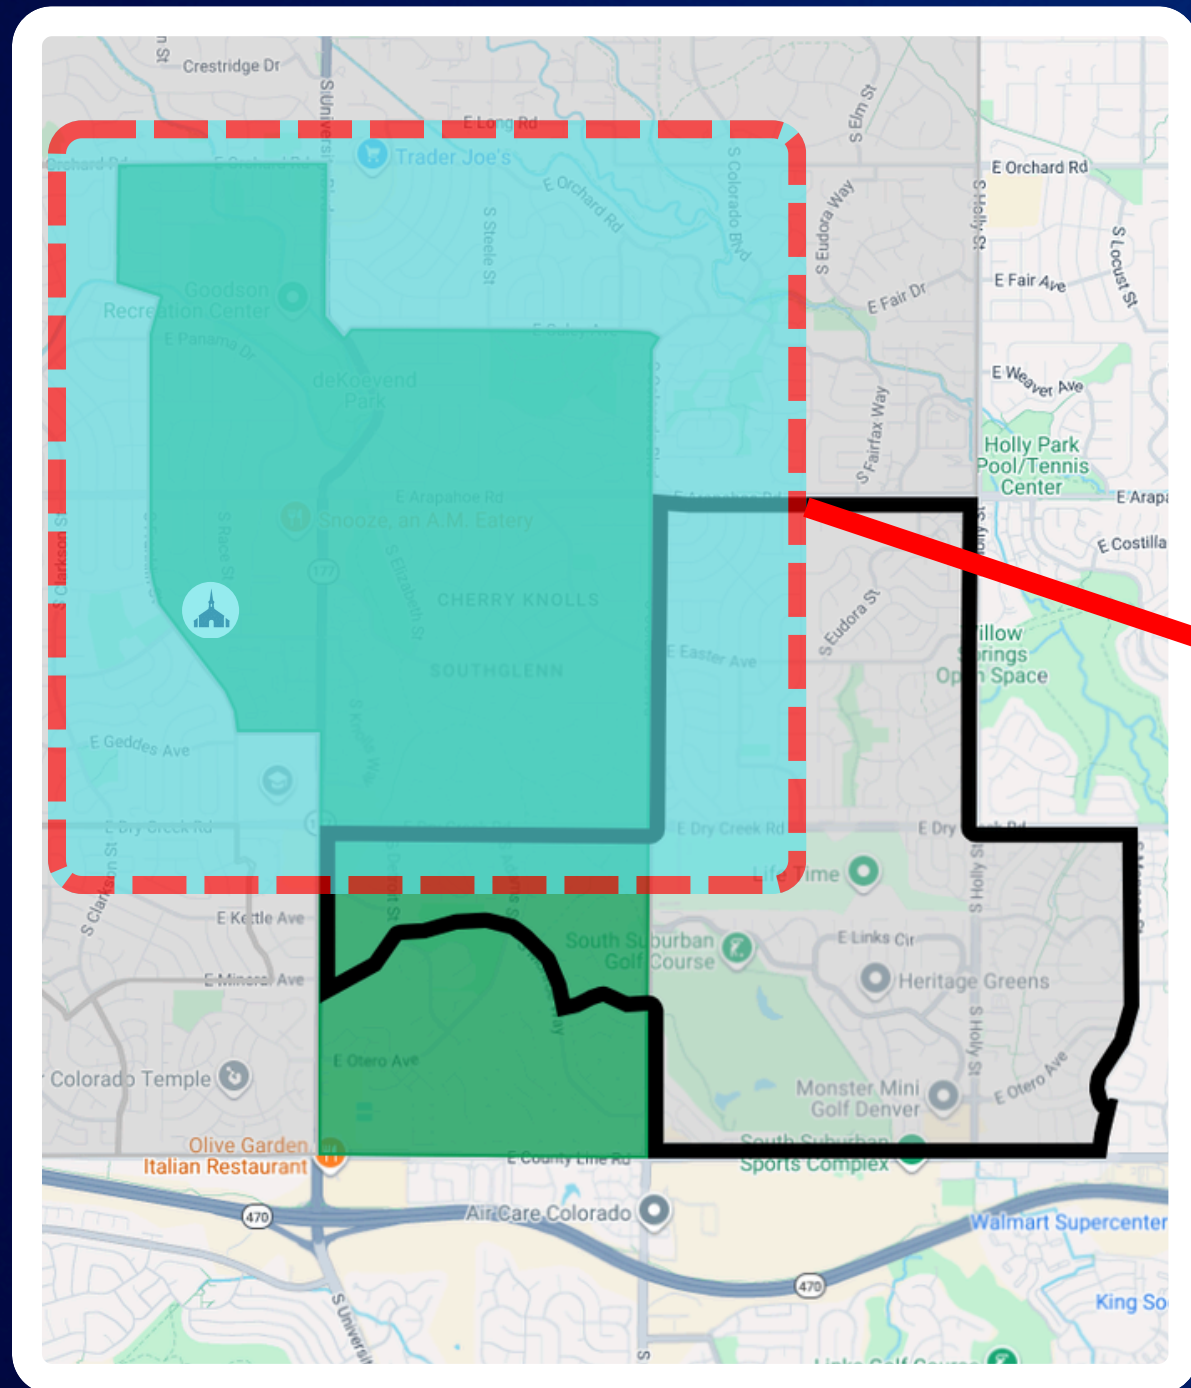

New Boundary

Old Boundary

OUTER BOUNDARIES

North

W. Yale Blvd.

East

S. Monaco St.

South

OUTER BOUNDARIES

North

E. Orchard Rd.

East

S. Colorado Blvd.

South

E. County Line Rd.

West

S. Franklin St.

MEETING DETAILS

Easter

10:30 AM - Sacrament Meeting

11:40 AM - 2nd Hour

CENTENNIAL WARD Change #1

CENTENNIAL WARD Change #2

LITTLETON COLORADO STAKE