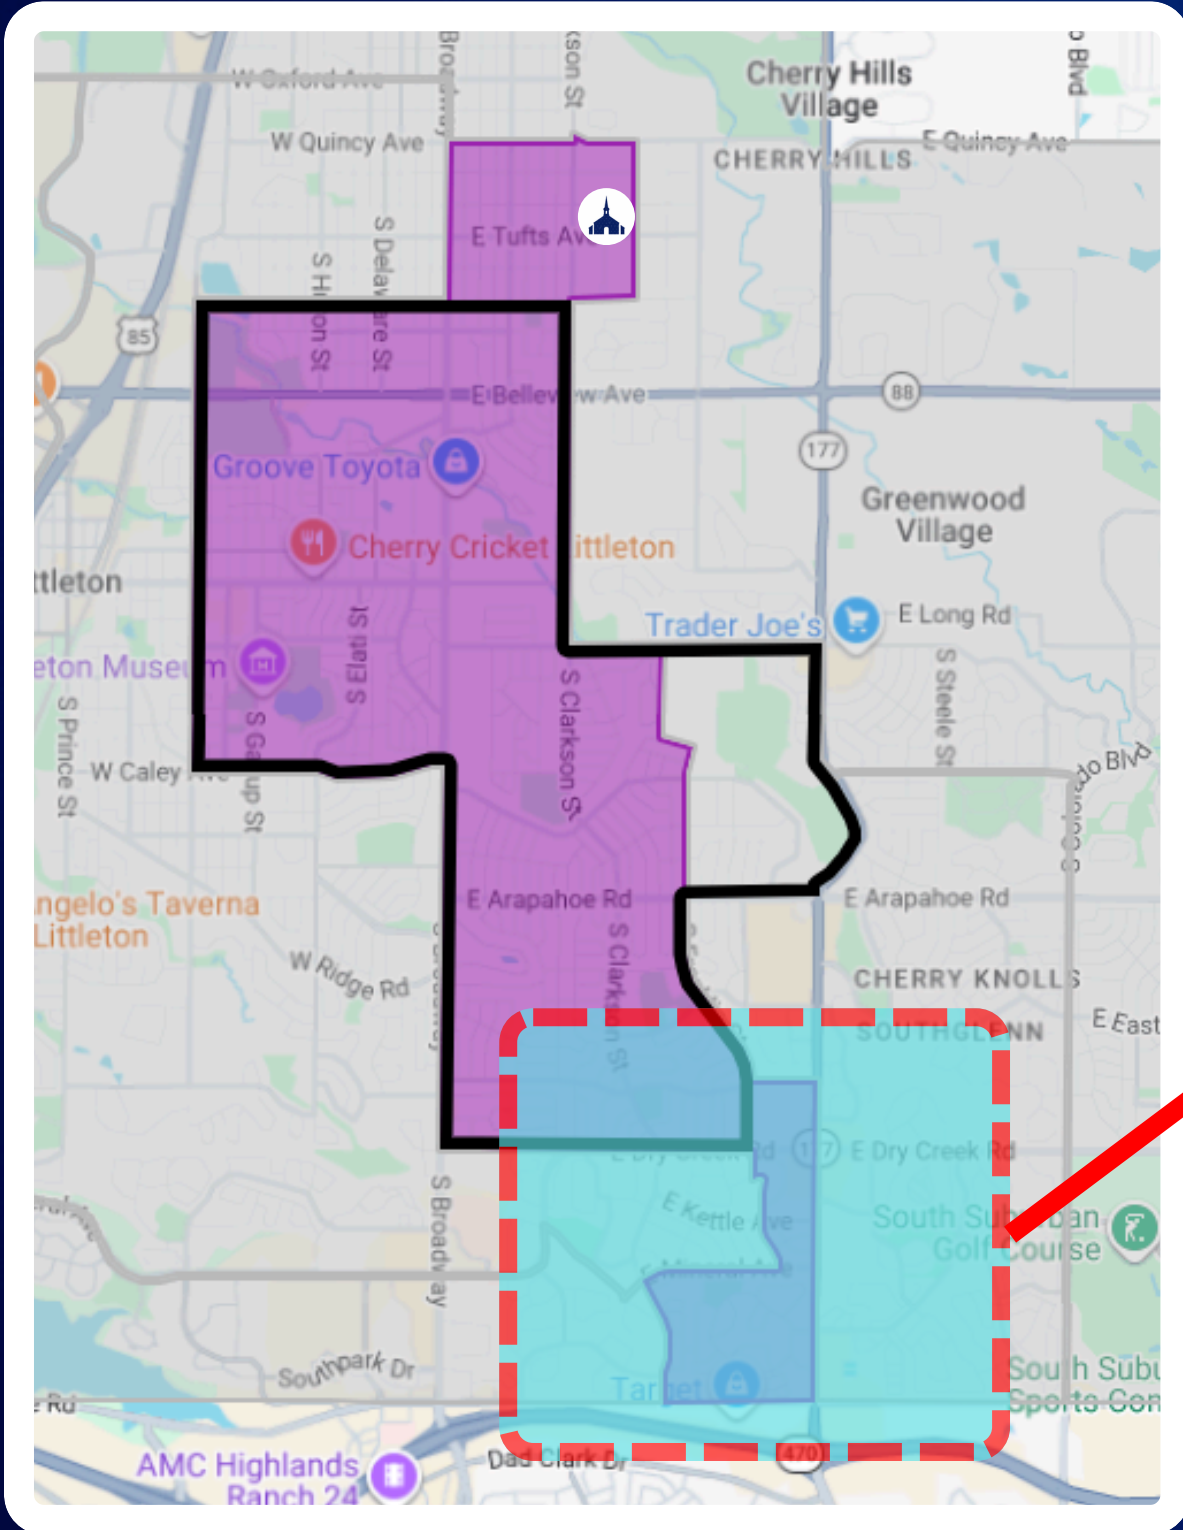

CORNERSTONE PARK WARD Change #3