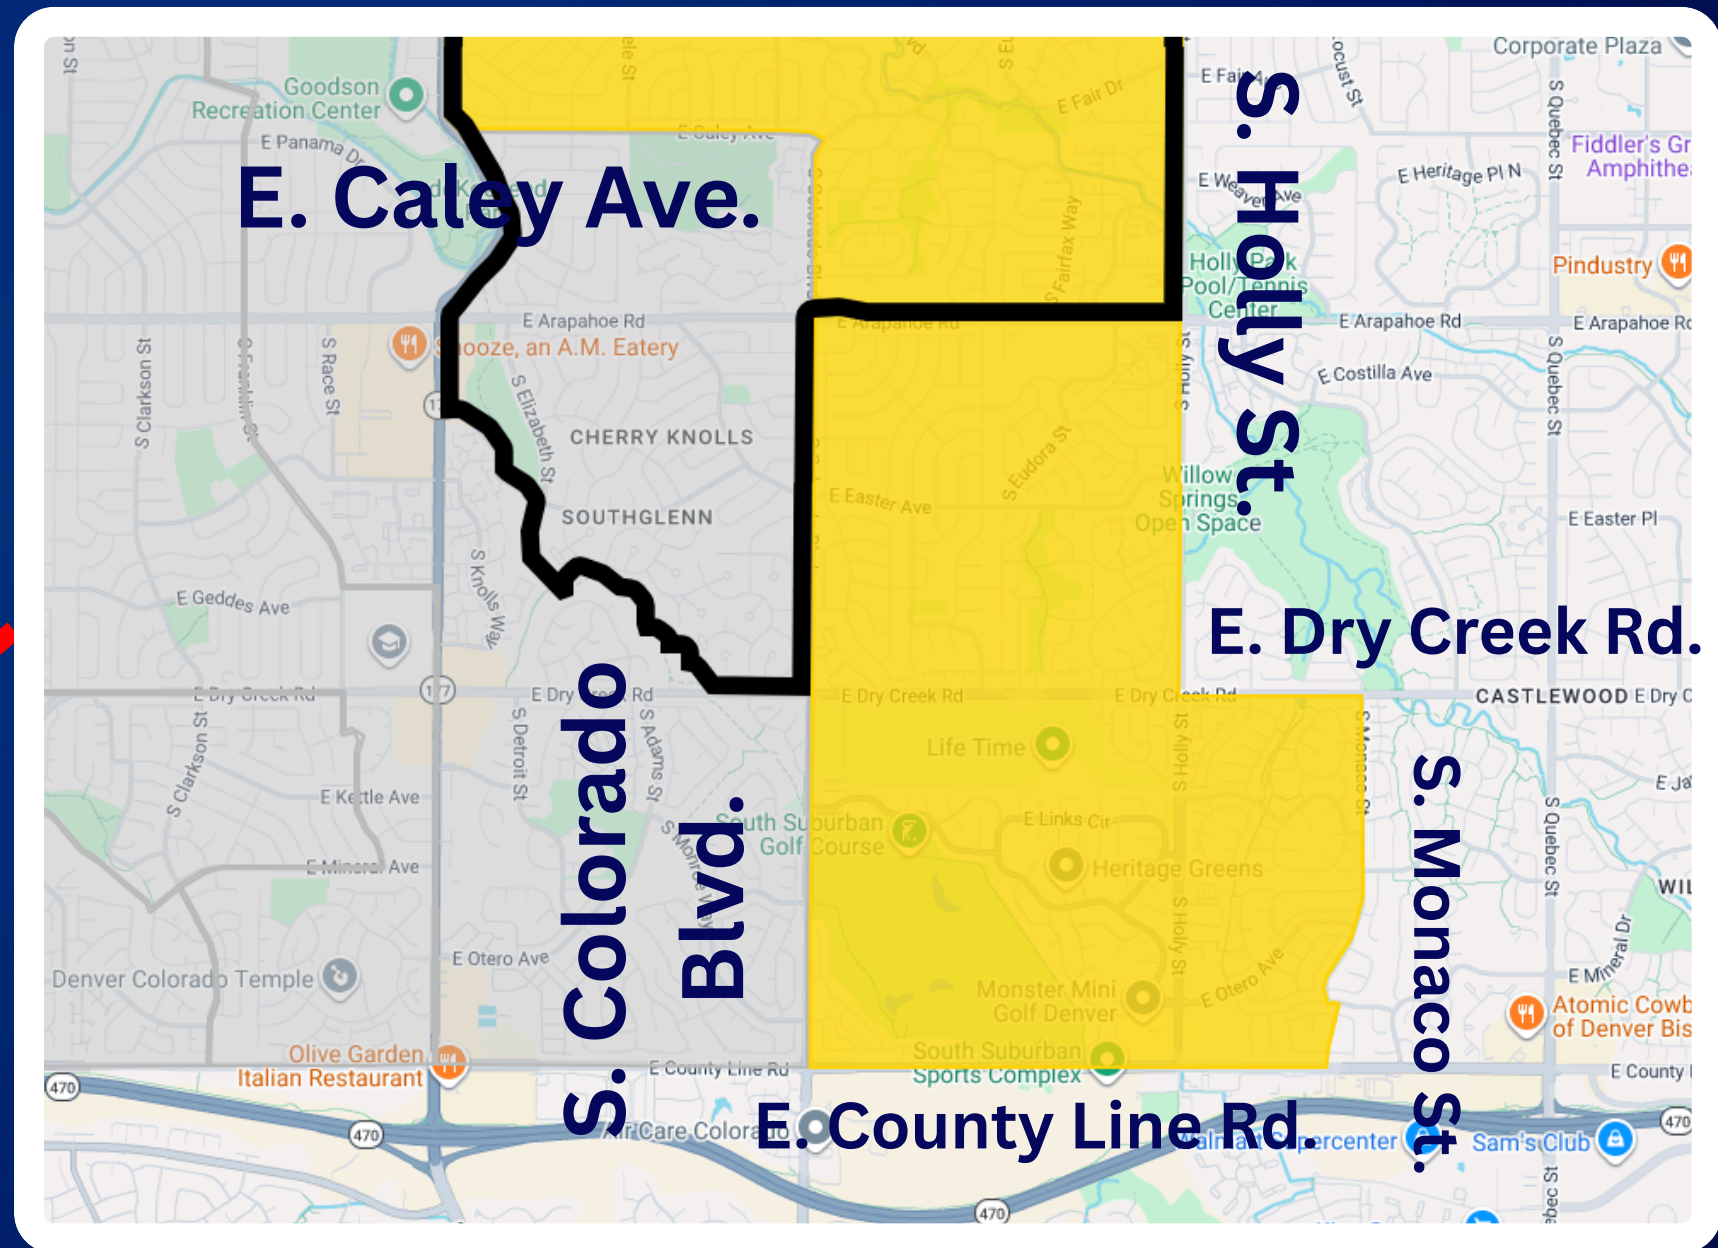

New Boundary

Old Boundary

OUTER BOUNDARIES

North

W. Yale Blvd.

East

S. Monaco St.

South

E. County Line Rd.

West

S. Federal Blvd.

MEETING DETAILS

Easter

9:00 AM - Sacramento Meeting

10:10 AM - 2nd Hour

ORCHARD WARD Change #1

ORCHARD WARD Change #2

CENTENNIAL WARD

New Boundary

Old Boundary

Bishop **Aaron Hunt**

CENTENNIAL WARD

New Boundary

Old Boundary

OUTER BOUNDARIES

North

E. Orchard Rd.

East

S. Colorado Blvd.

South

E. County Line Rd.

West