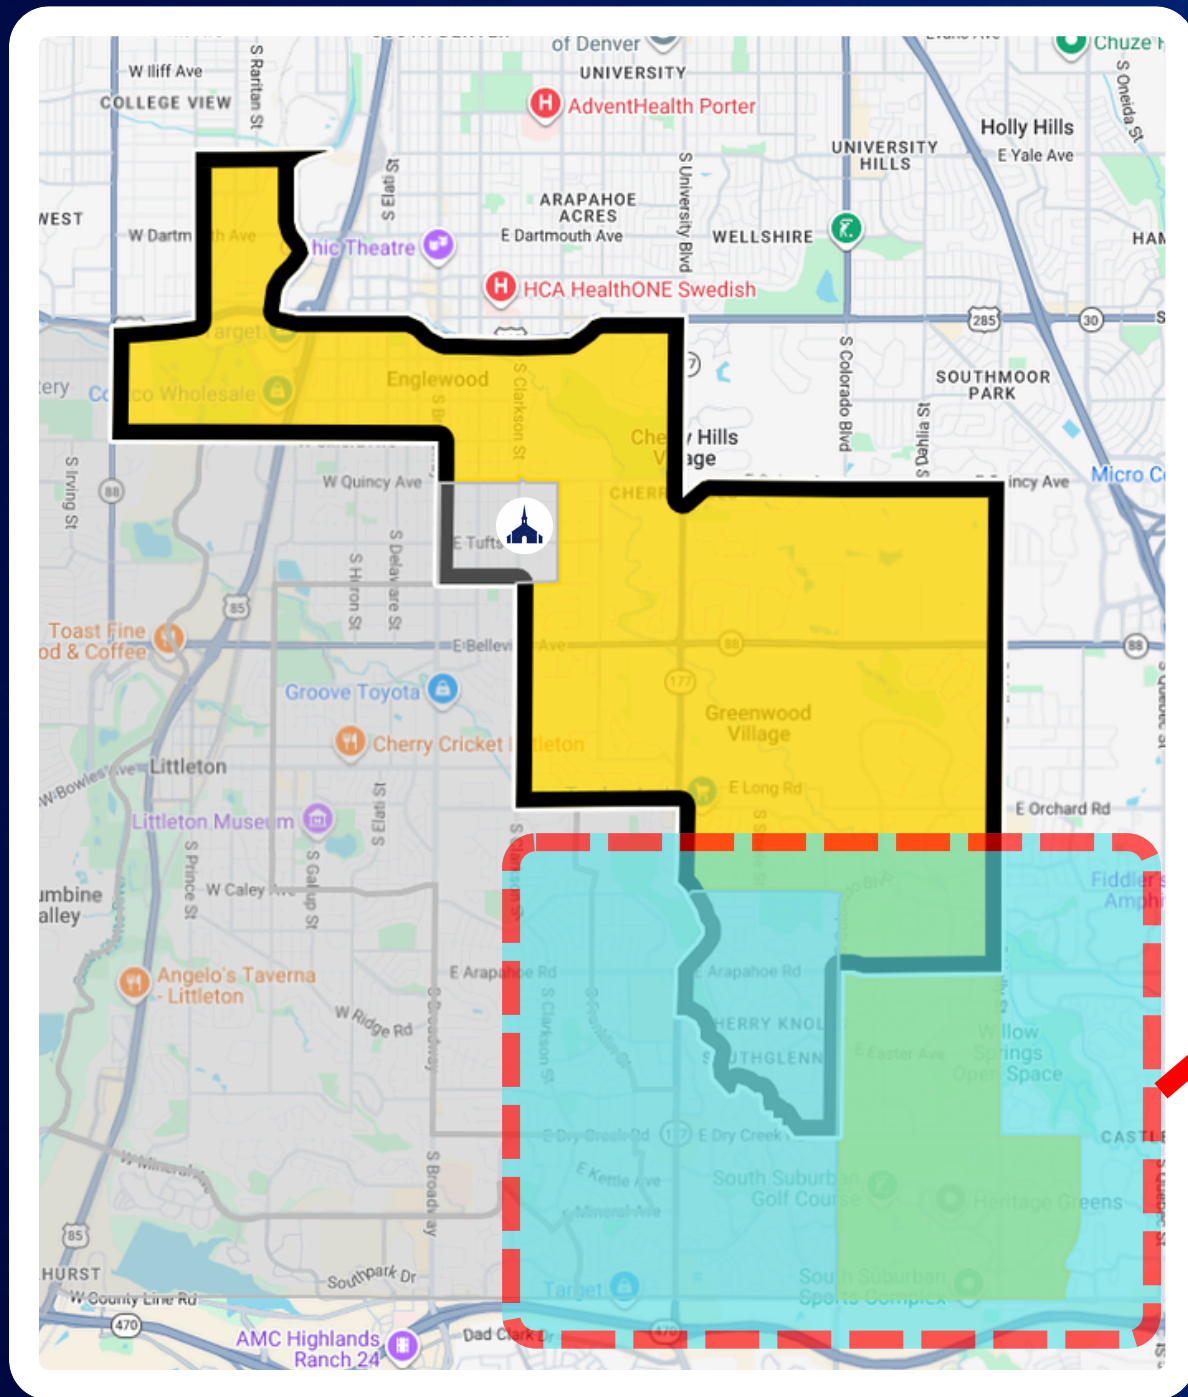

New Boundary

Old Boundary

OUTER BOUNDARIES

North

W. Yale Blvd.

East

S. Monaco St.

South

E. County Line Rd.

West

S. Federal Blvd.

MEETING DETAILS

Easter

9:00 AM - Sacramento Meeting

10:10 AM - 2nd Hour

ORCHARD WARD Change #1

ORCHARD WARD Change #2

CENTENNIAL WARD

New Boundary

Old Boundary

Bishop **Aaron Hunt**

CENTENNIAL WARD

New Boundary

Old Boundary

OUTER BOUNDARIES

North

E. Orchard Rd.

East

S. Colorado Blvd.

South

E. County Line Rd.

West